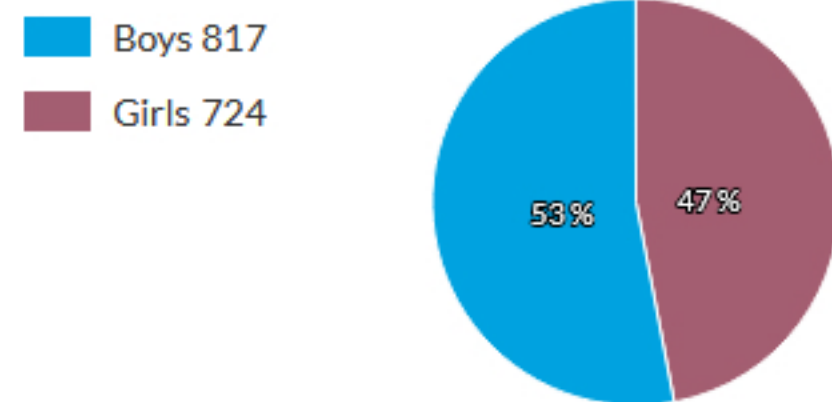

Students

Total enrolments: 1541